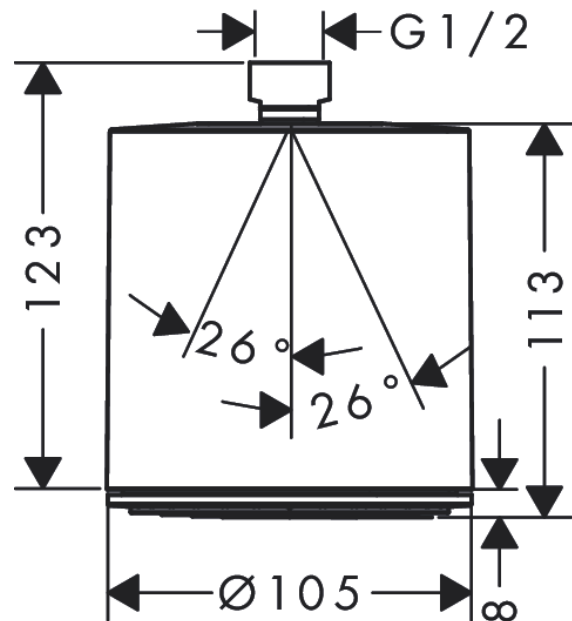

Pulsify S

Overhead shower 105 1jet Green

Surfaces: **Matt White** Article Number: **24132700**

Description

product features

- shower head size: 105 mm
- spray type: PowderRain
- ball-joint: overhead shower angle adjustable
- material spray disc: plastic
- spray disc surface: graphite
- maximum flow rate at 3 bar: 6 l/min
- connection thread G 1/2
- connection dimension: DN15

Technology

Design awards

reddot winner 2021

Product image

Scale drawing

Flowchart

The consumption was measured in combination with the appropriate fittings (thermosta/mixer/ in-wall valve) to reflect actual application in practice.