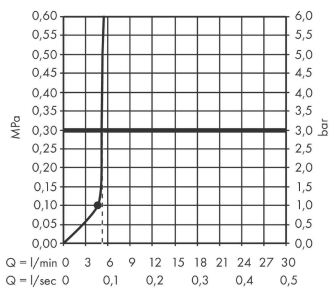

Pulsify S

Overhead shower 105 1jet Green

Surfaces: **Matt White** Article Number: **24132700**

Description

product features

- shower head size: 105 mm
- spray type: PowderRain
- ball-joint: overhead shower angle adjustable
- material spray disc: plastic
- spray disc surface: graphite
- maximum flow rate at 3 bar: 6 l/min
- connection thread G 1/2
- connection dimension: DN15

Technology

Design awards

reddot winner 2021

Product image

Scale drawing

Flowchart

The consumption was measured in combination with the appropriate fittings (thermosta/mixer/ in-wall valve) to reflect actual application in practice.